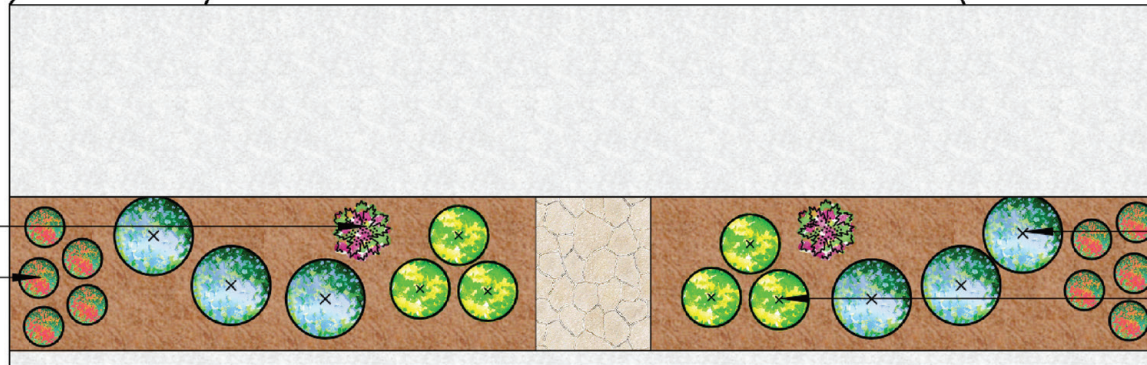

LocalscapesSM

Landscape for where you live.

Utah Park Strip Design Plan

All Season Color
Medium Density Perennial Design

Localscapes.com

Sonoran Sunset Hummingbird Mint

Pineleaf Penstemon

Hidcote True Lavender

Zagreb Coreopsis

Plant List

Qty	Botanical Name	Common Name
Shrubs		
6	<i>Lavandula Angustifolia</i> 'Hidcote'	HIDCOTE TRUE LAVENDER
Perennials and Annuals		
10	<i>Penstemon Pinifolios</i>	PINELEAF PENSTEMON
2	<i>Agastache cana</i> 'Sinning'	SONORAN SUNSET HUMMINGBIRD MINT
6	<i>Coreopsis verticillata</i> 'Zagreb'	ZAGREB COREOPSIS

Plant quantities are for each 30 ft section.

This design is free to use. Please credit Localscapes.com when copying or sharing the content. For non-commercial use only. Do not change content.

JORDAN VALLEY WATER CONSERVANCY DISTRICT